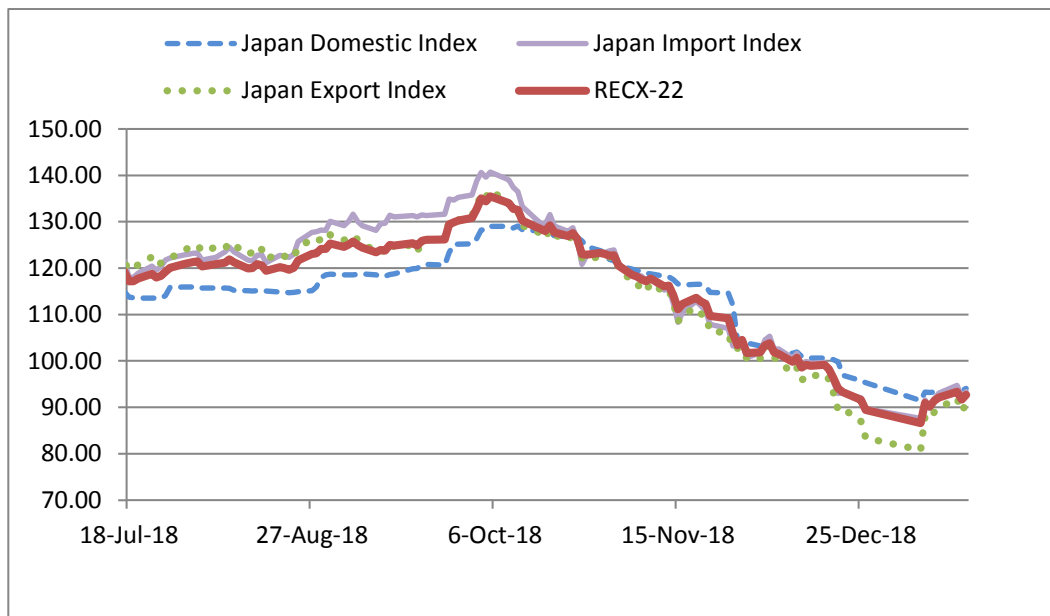

17-Jan	RECX-22		
	92.73	Change +1.02	
	Japan Domestic	Japan Import	Japan Export
	94.11	93.35	90.72

Copyright (C) Rim Intelligence Co. All rights reserved.

[What is RECX-22?](#)