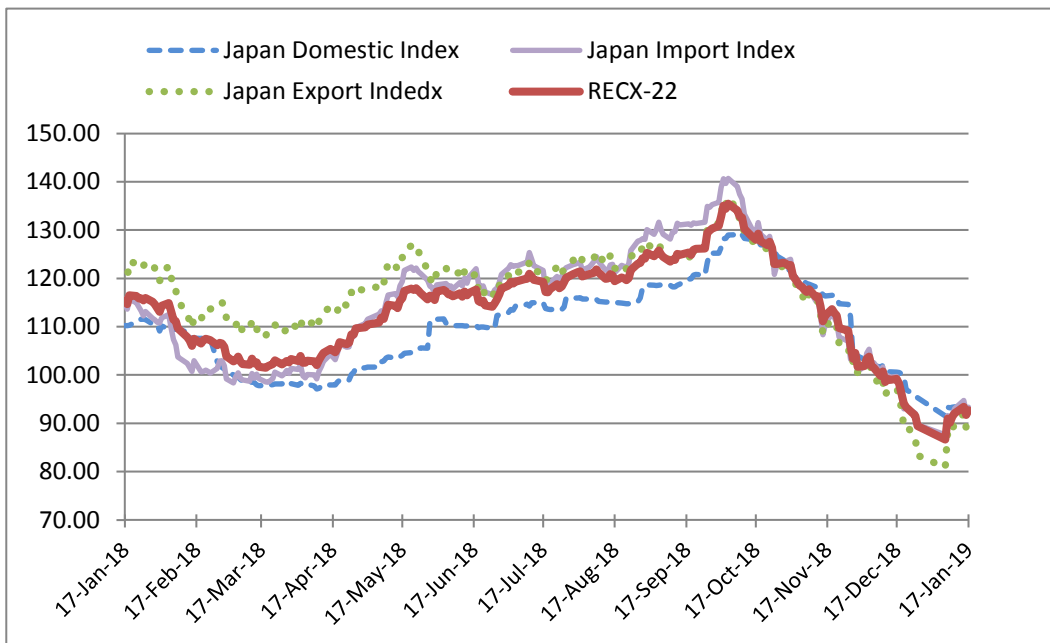

17-Jan	RECX-22		
	92.73	Change +1.02	
	Japan Domestic	Japan Import	Japan Export
	94.11	93.35	90.72

Copyright (C) Rim Intelligence Co. All rights reserved.

[What is RECX-22?](#)