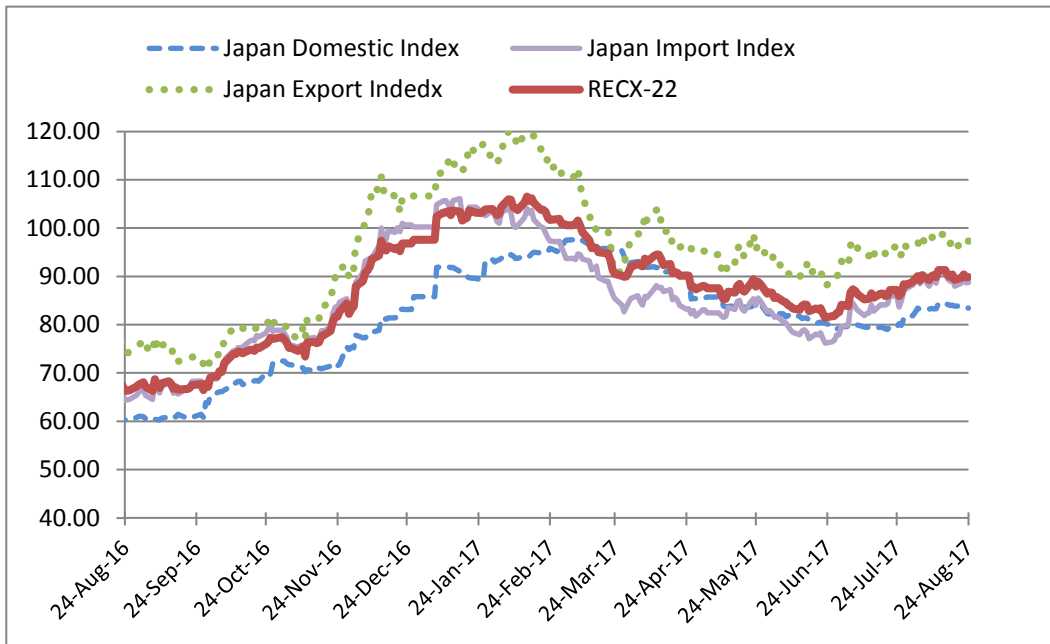

24-Aug	RECX-22	
	89.84	Change 0.00
	Japan Domestic	Japan Import
	83.45	88.73
		Japan Export
		97.32

Copyright (C) Rim Intelligence Co. All rights reserved.

[What is RECX-22?](#)