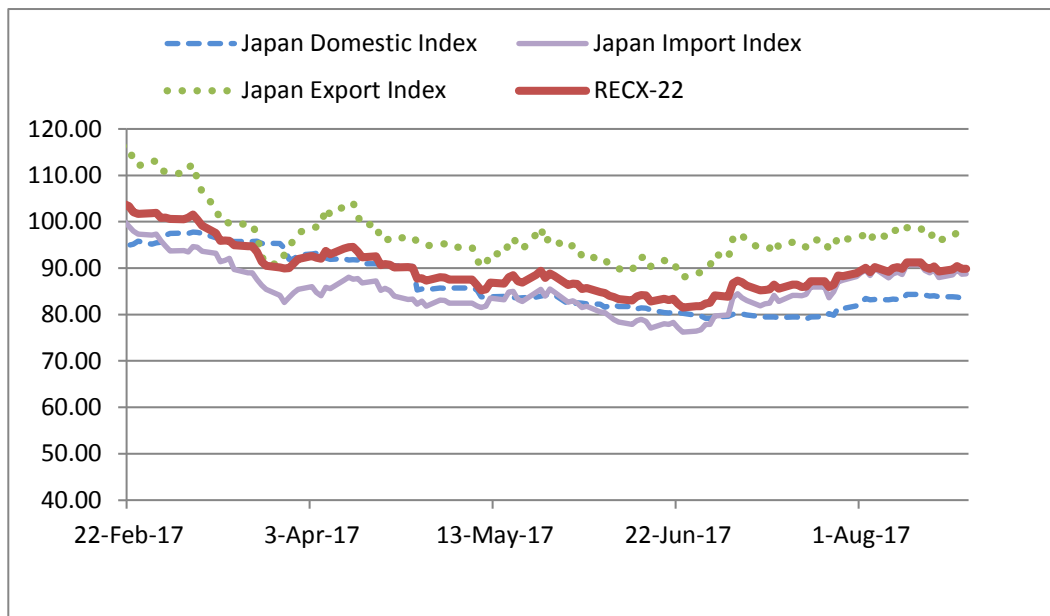

24-Aug	RECX-22	
	89.84	Change 0.00
	Japan Domestic	Japan Import
	83.45	88.73
		Japan Export
		97.32

Copyright (C) Rim Intelligence Co. All rights reserved.

[What is RECX-22?](#)